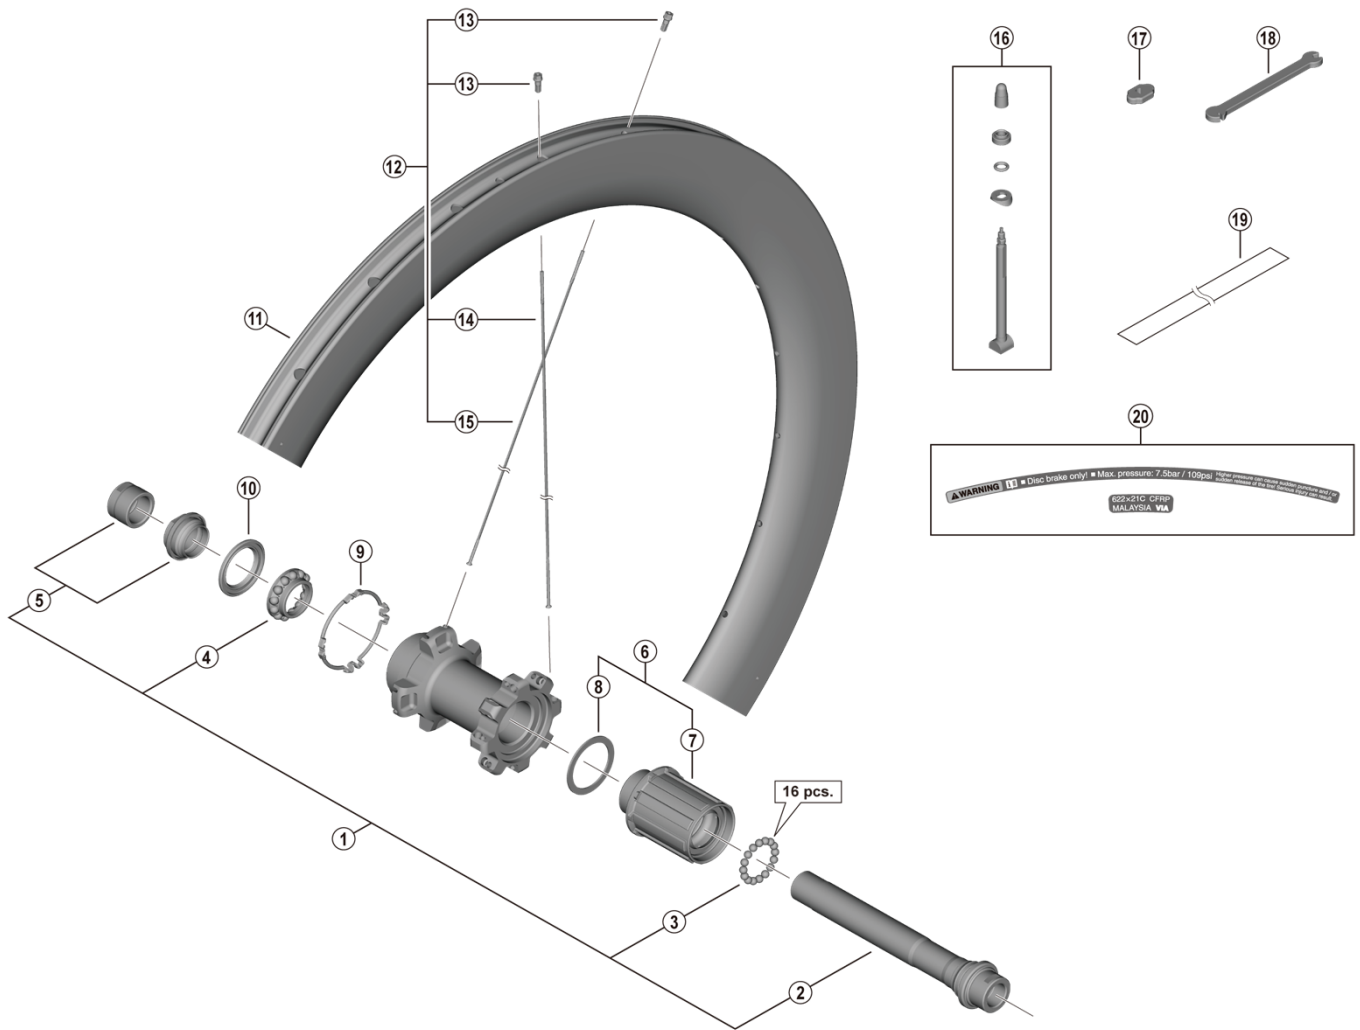

ULTEGRA Rear Wheel WH-R8170-C60-TL-R 11/12-speed

• Over Lock Nut Dimension: 142 mm

ITEM NO.	SHIMANO CODE NO.	DESCRIPTION
1	Y0H298010	Complete hub axle
2	Y0H298020	Hub axle unit
3	Y4BR98130	Steel ball (5/32") 34 pcs.
4	Y0AZ98030	Ball retainer (3/16")
5	Y0H298030	Left hand lock nut and cone with dust cover
6	Y3EX98030	Complete freewheel body
7	Y3EX98040	Freewheel body unit
8	Y3CZ12000	Freewheel body washer
9	Y0AZ09000	Left hand spoke cover
10	Y27X14000	Left hand seal ring
11	-	Rim {24H}
12	-	Spoke unit {spoke (262 mm x 16 pcs. / 244 mm x 8 pcs.) / nipple (24 pcs.)}
13	Y0MKN1000	Small nipple 14G
14	Y0NUS1100	Right hand spoke (262 mm)
15	Y0NVS1100	Left hand spoke (244 mm)
16	Y0MA98010	Valve unit
17	Y4RJ10000	Valve tool
18	Y0MK14000	TL-WHR92 Nipple wrench 3.4
19	Y0MG50000	Tubeless tape
20	Y0MG98020	Rim sticker unit